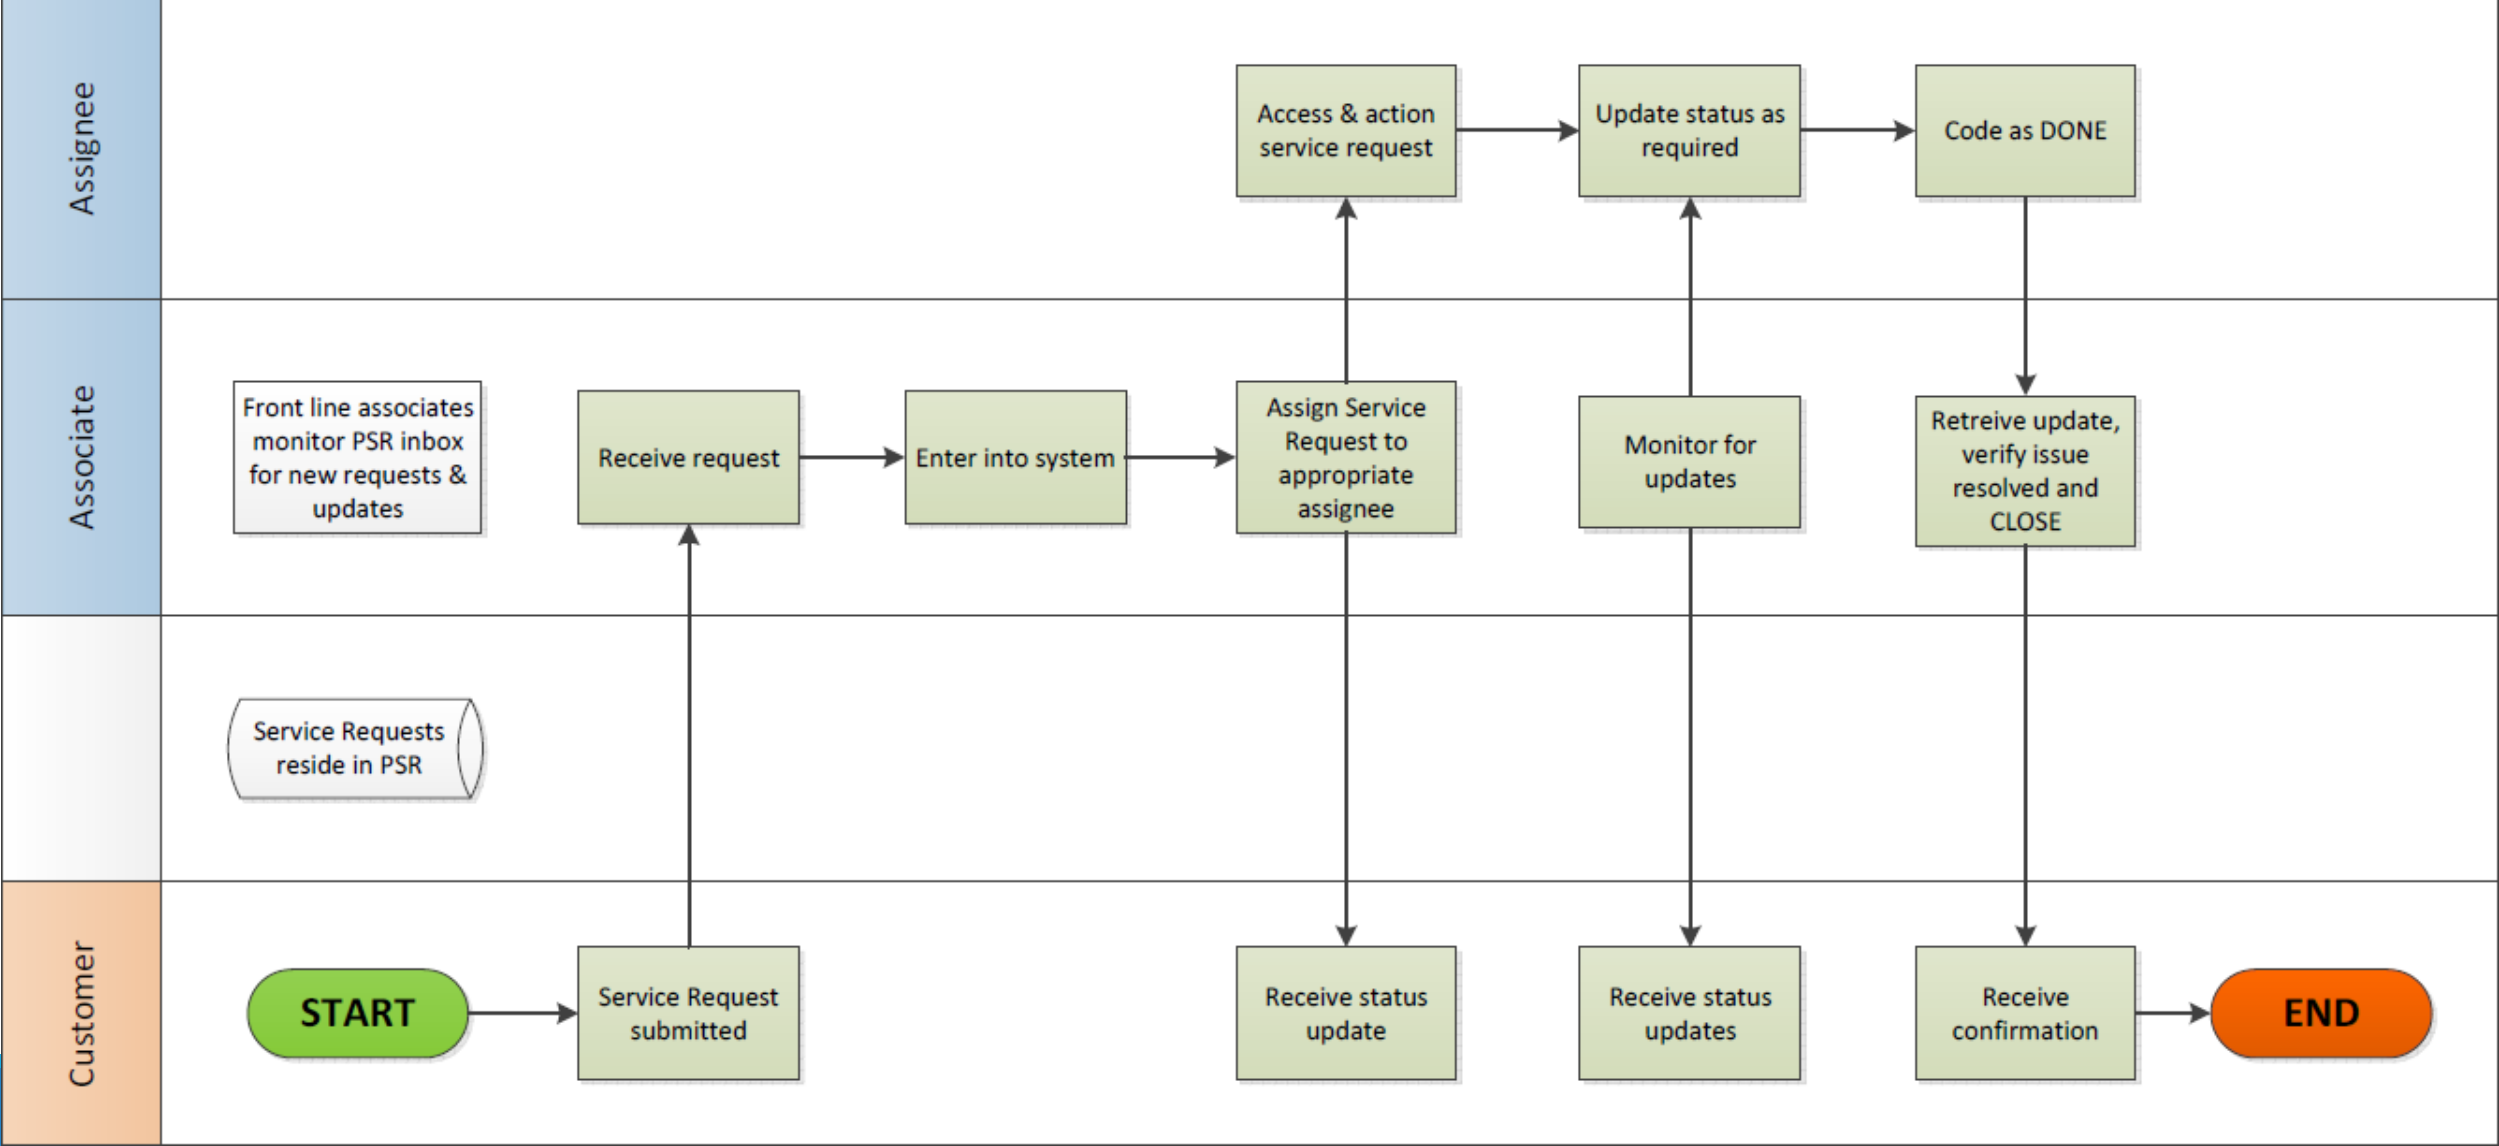

Manager

Subdivision

Supervisor

Supervisor

Supervisor

Phase 1 process flow

Service Dashboard

Corporate KPI

Total Work Orders: 82

Total Work Due

Series: All

Date To: 6/9/2016

Work Orders Due

Work Order Hours Due

Details for:

Assign To: **Multiple**

Work Orders Done: **13**

Hours Done: **0.00**

Met Standard: **11 (84.62%)**

Work Orders Done by Service Class

Work Orders Done by Assign To

Service Dashboard

EVERYONE'S

STEVE'S:

Recipe for Success

Commitment to Excellence + Process + Technology + Human Resources / Time
+ Physical Resources

=

SUCCESS

Strategic Plan Goals

Goal 1

Grow our economy
(Sustainable economic
growth and
employment)