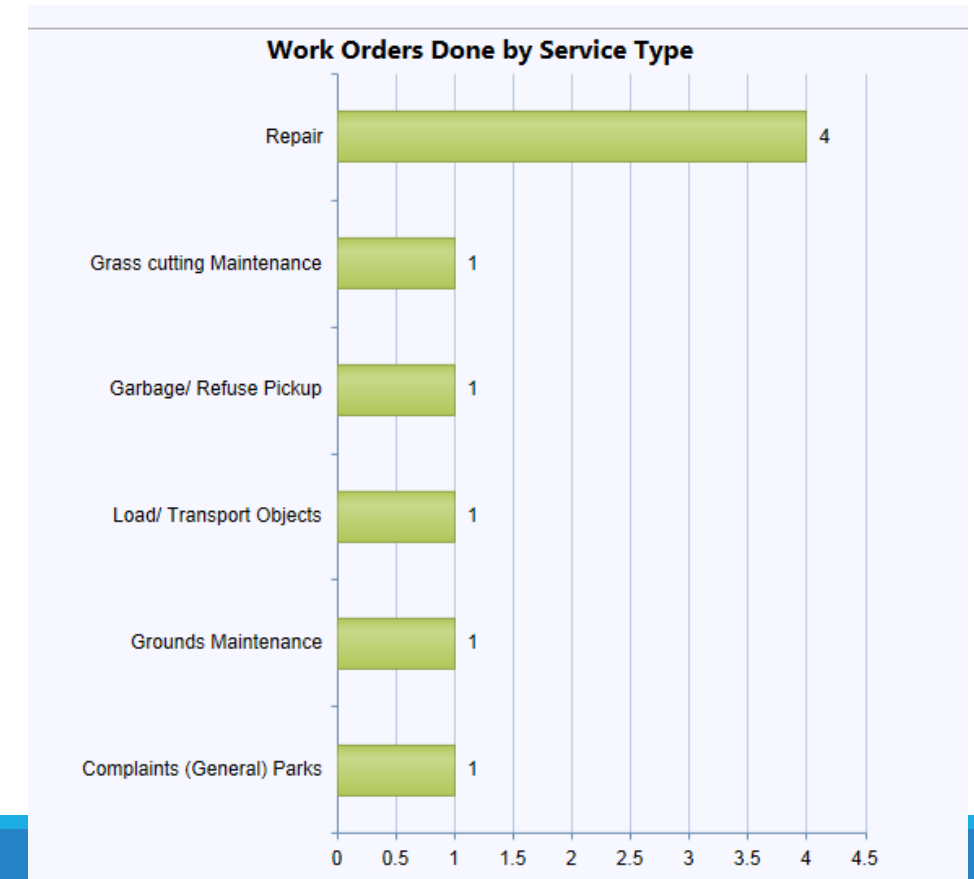

Work Orders Done: **13**

Hours Done: **0.00**

Met Standard: **11 (84.62%)**

Work Orders Done by Service Class

Work Orders Done by Assign To

Service Dashboard

EVERYONE'S

STEVE'S:

Recipe for Success

Commitment to Excellence + Process + Technology + Human Resources / Time
+ Physical Resources

=

SUCCESS

Strategic Plan Goals

Goal 1

Grow our economy
(Sustainable economic
growth and
employment)