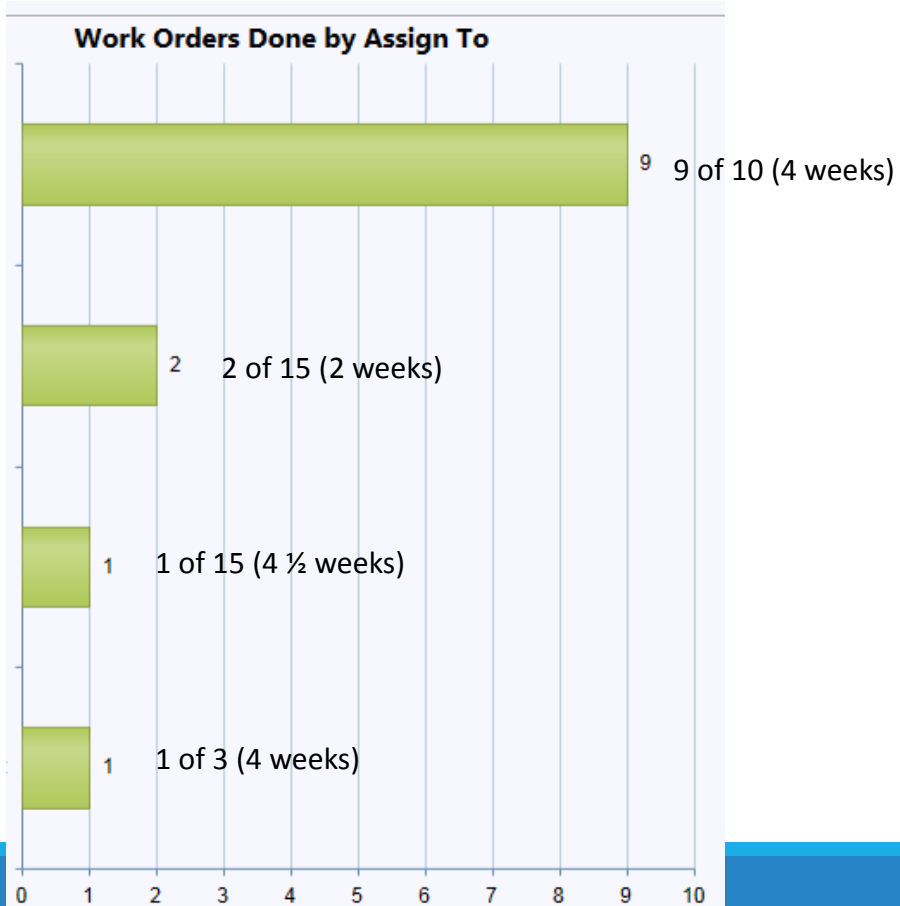

Work Orders Done: **13**

Hours Done: **0.00**

Met Standard: **11 (84.62%)**

Work Orders Done by Service Class

Work Orders Done by Assign To

Service Dashboard

EVERYONE'S

STEVE'S:

Recipe for Success

Commitment to Excellence + Process + Technology + Human Resources / Time
+ Physical Resources

=

SUCCESS

Strategic Plan Goals

Goal 1

Grow our economy
(Sustainable economic
growth and
employment)